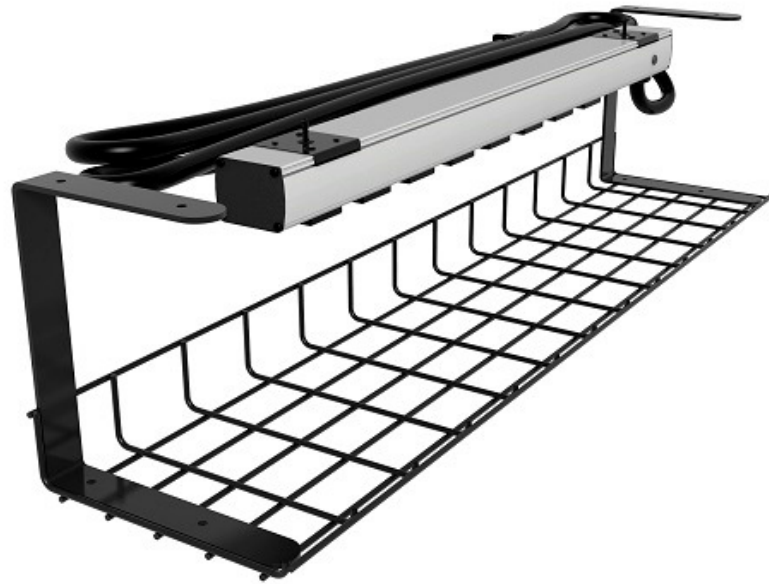

SYMMETRY WIRE BASKET WITH POWER STRIP

$126.83