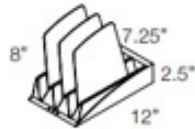

\$165.82

SYMMETRY LAPTOP TRAY

\$124.36

SYMMETRY 'BAND' STYLE CPU HOLDER

\$115.48

AIS WORKSURFACE MOUNTED TOOL RAIL
60" WIDE

\$154.31

AIS WORKSURFACE MOUNTED TOOL RAIL

Portrait Paper Tray

Landscape Paper Tray

Diagonal Folder Sorter

Portrait Paper Tray

Landscape Paper Tray

Diagonal Folder Holder

Binder Holder

Pencil Holder