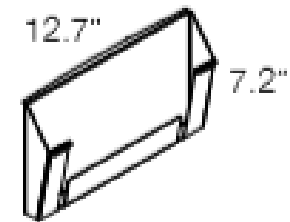

\$17.56

AIS TOOL RAIL PLASTIC PAPER FLOW ELEMENTS

Portrait Paper Tray

\$39.84

Landscape Paper Tray

\$39.84

Diagonal Folder Holder

\$39.84

AIS TOOL RAIL METAL PAPER FLOW ELEMENTS

Binder Holder

\$39.84

Pencil Tray

\$28.03

Folder Box

\$36.47

AIS TOOL RAIL METAL PAPER FLOW ELEMENTS