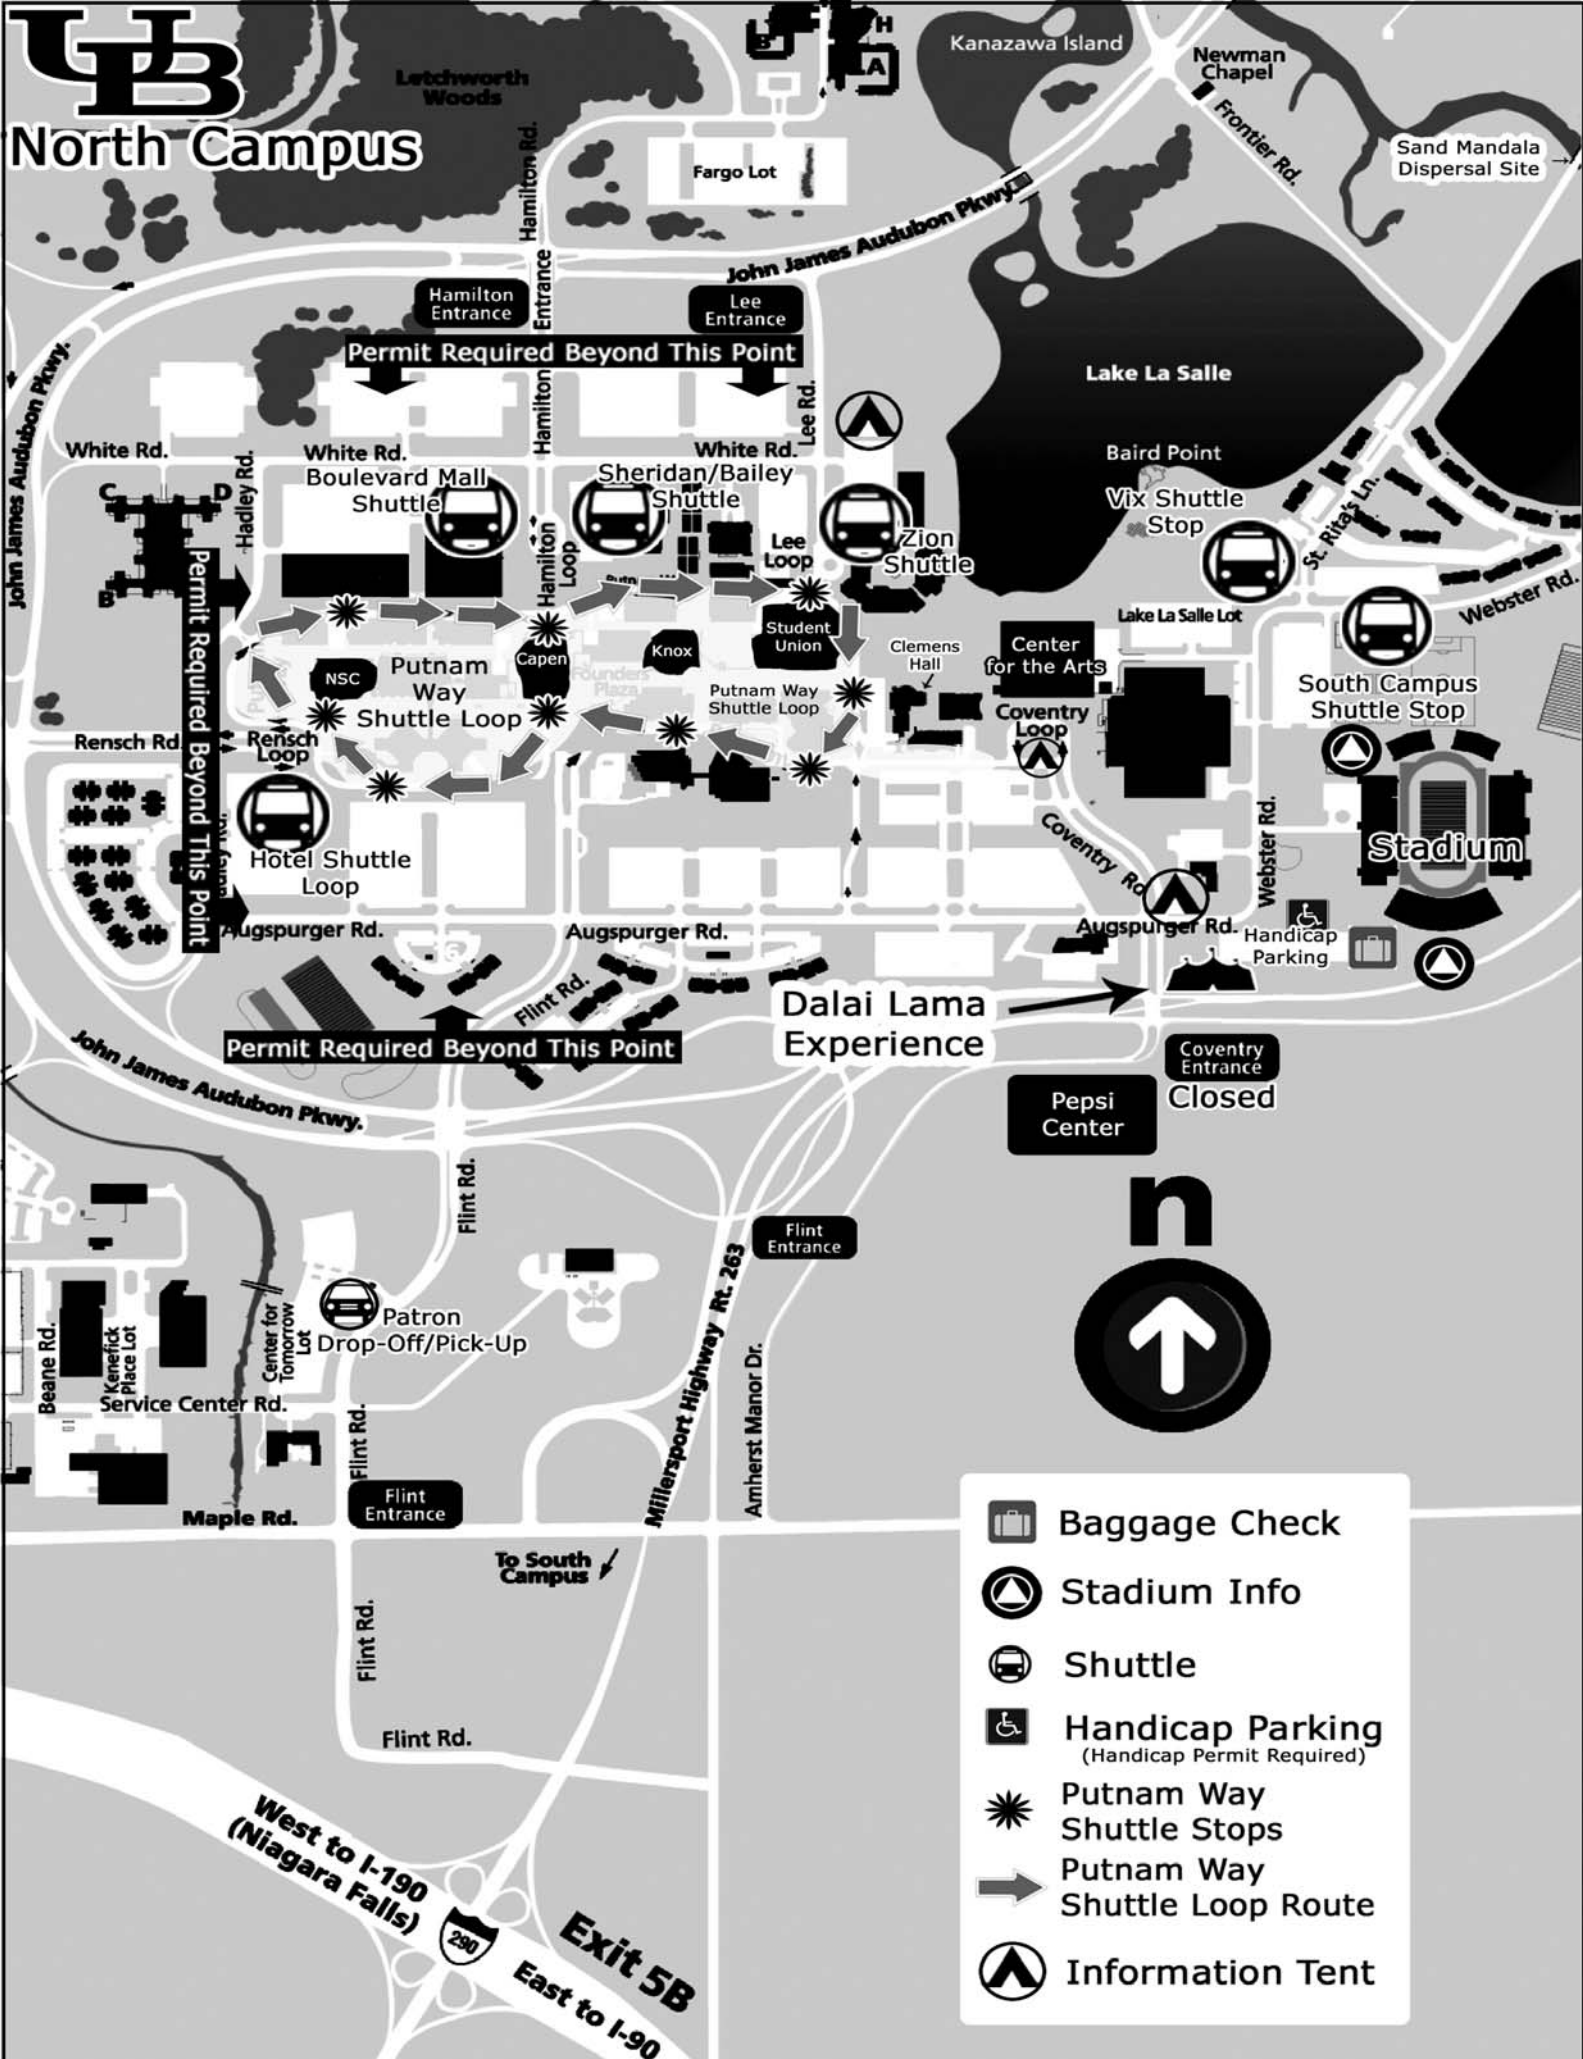

UB North Campus

Permit Required Beyond This Point

Permit Required Beyond This Point

Permit Required Beyond This Point

-  Baggage Check
-  Stadium Info
-  Shuttle
-  Handicap Parking
(Handicap Permit Required)
-  Putnam Way Shuttle Stops
-  Putnam Way Shuttle Loop Route
-  Information Tent

West to I-190 (Niagara Falls)
Exit 5B
East to I-90